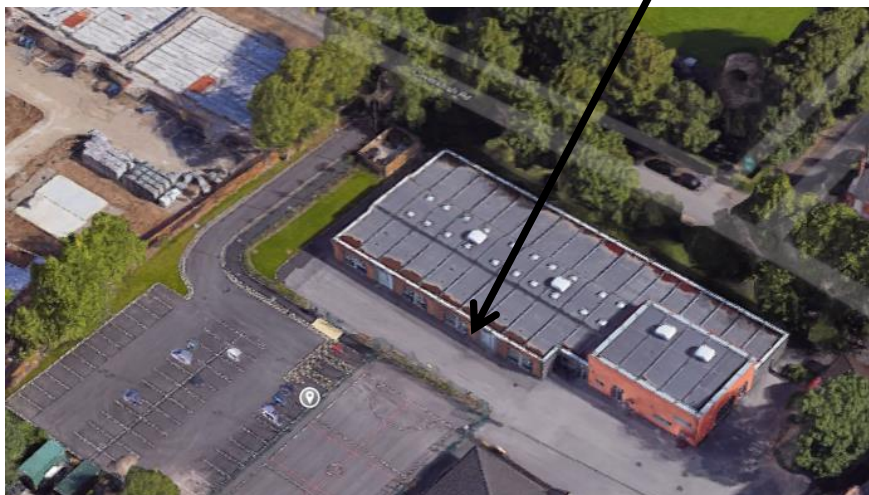

Contact Details (if lost):

Phil Brocklebank

07786 440030